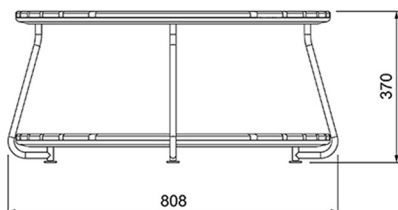

h i n i k a

Central Park Coffee Table

The Central Park Coffee Table pairs perfectly with the Central Park Lounge chair creating a comfortable and functional setting.

The design maintains its clean and simple lines and creates a point of interest with its angled stainless steel legs that overlap the lower platform leaving you to decide whether it is the same size as the upper platform.

Constructed from a Stainless Steel frame with Teak wood tabletops the Central Park coffee table is perfect for outdoor conditions.

The Central Park Coffee Table is manufactured in Indonesia from sustainably sourced, legally harvested, and traceable wood sources.

Central Park Coffee Table
-shown above with matching Central Park
Lounge Chair

- Knock Down Stainless Steel frame
- Solid Teak wood tabletops