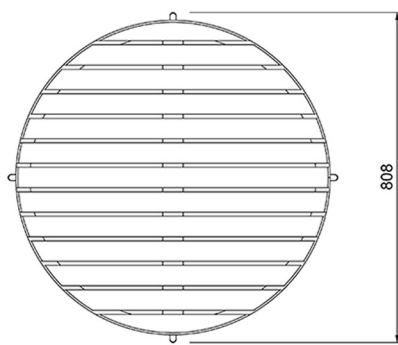

h i n i k a

Central Park Coffee Table

The Central Park Coffee Table pairs perfectly with the Central Park Lounge chair creating a comfortable and functional setting.

The design maintains its clean and simple lines and creates a point of interest with its angled stainless steel legs that overlap the lower platform leaving you to decide whether it is the same size as the upper platform.

Constructed from a Stainless Steel frame with Teak wood tabletops the Central Park coffee table is perfect for outdoor conditions.

The Central Park Coffee Table is manufactured in Indonesia from sustainably sourced, legally harvested, and traceable wood sources.

Central Park Coffee Table
-shown above with matching Central Park
Lounge Chair

- Knock Down Stainless Steel frame
- Solid Teak wood tabletops