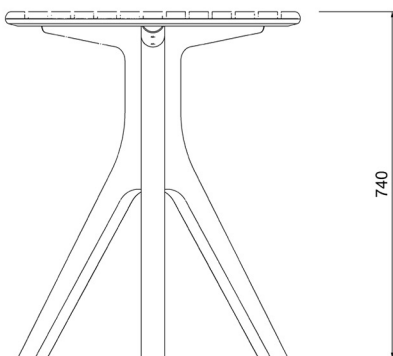

h i n i k a

Torii Outdoor Dining Table

The Torii outdoor dining table is designed to match perfectly with the rest of the Torii range. The shape continues the along the same clean lines with a very open feel, and a beautifully shaped 3-leg base.

The table is constructed of solid, moulded teak wood frame with a slatted tabletop, perfect for outdoor use.

The Torii tables can be paired with the Torii outdoor dining chairs to create a functional and beautiful outdoor setting, perfect for pool decks or cafes.

The Logg Dining Table is manufactured in Indonesia from sustainably sourced, legally harvested, and traceable wood sources.

Torii Outdoor Dining Table
• Solid Teak wood construction
• Suitable for outdoor use