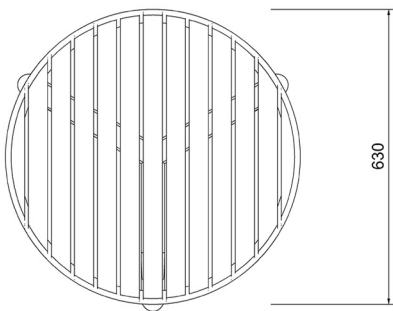

h i n i k a

Torii Outdoor Dining Table

The Torii outdoor dining table is designed to match perfectly with the rest of the Torii range. The shape continues the along the same clean lines with a very open feel, and a beautifully shaped 3-leg base.

The table is constructed of solid, moulded teak wood frame with a slatted tabletop, perfect for outdoor use.

The Torii tables can be paired with the Torii outdoor dining chairs to create a functional and beautiful outdoor setting, perfect for pool decks or cafes.

The Logg Dining Table is manufactured in Indonesia from sustainably sourced, legally harvested, and traceable wood sources.

Torii Outdoor Dining Table
• Solid Teak wood construction
• Suitable for outdoor use